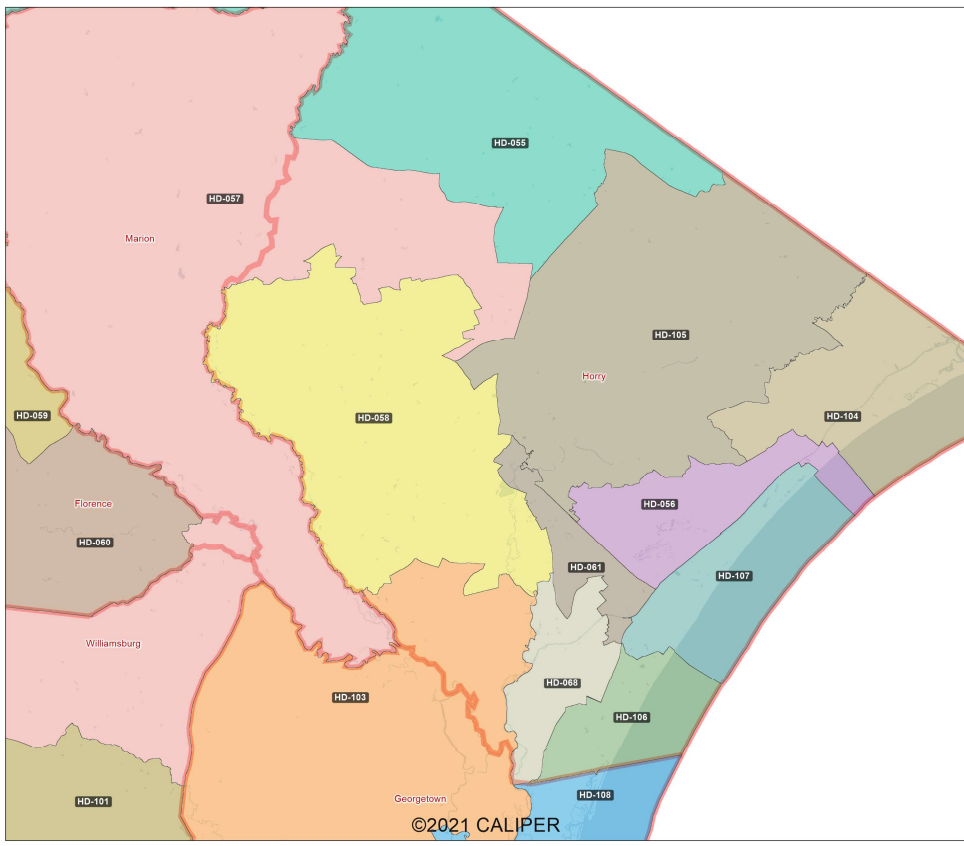

DRAFT STATE HOUSE PLAN

HORRY

RICHLAND LEXINGTON

GREENVILLE SPARTANBURG

YORK

CHARLESTON BERKELEY