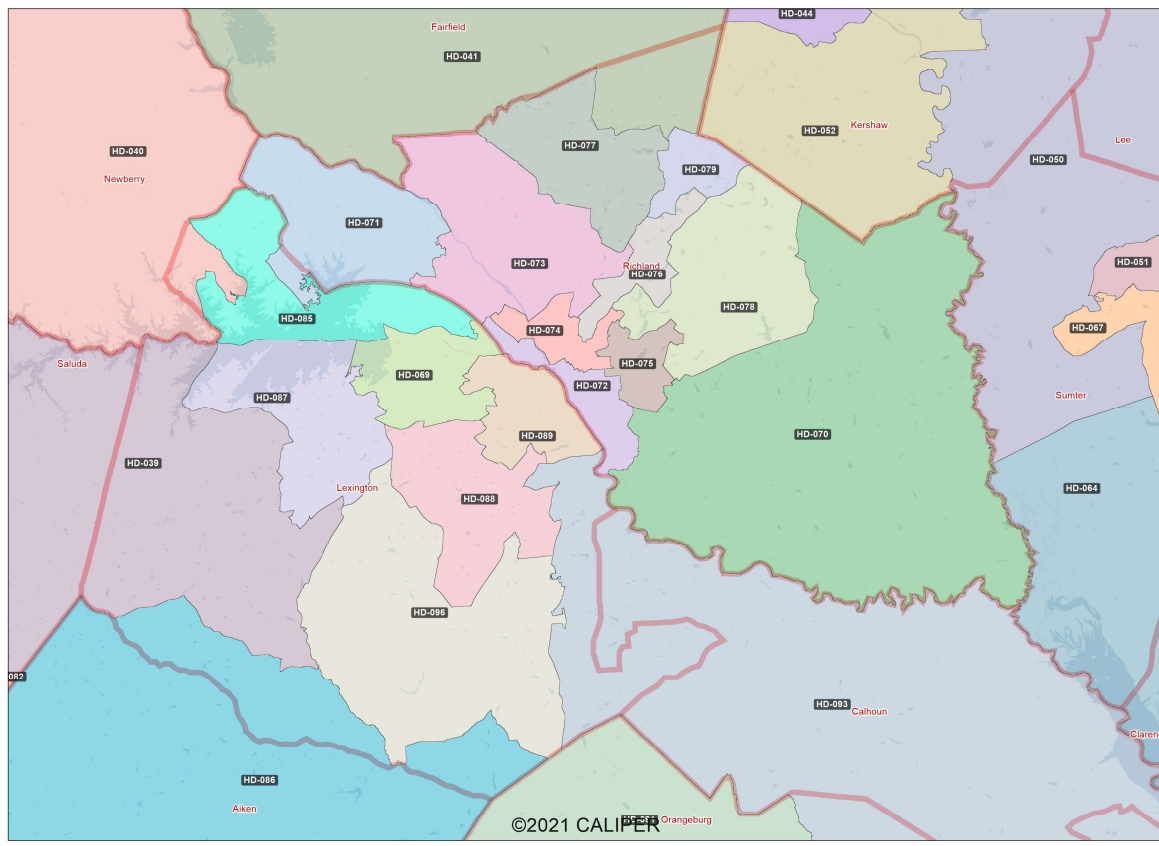

DRAFT STATE HOUSE PLAN

HORRY

RICHLAND LEXINGTON

GREENVILLE SPARTANBURG

YORK

CHARLESTON BERKELEY